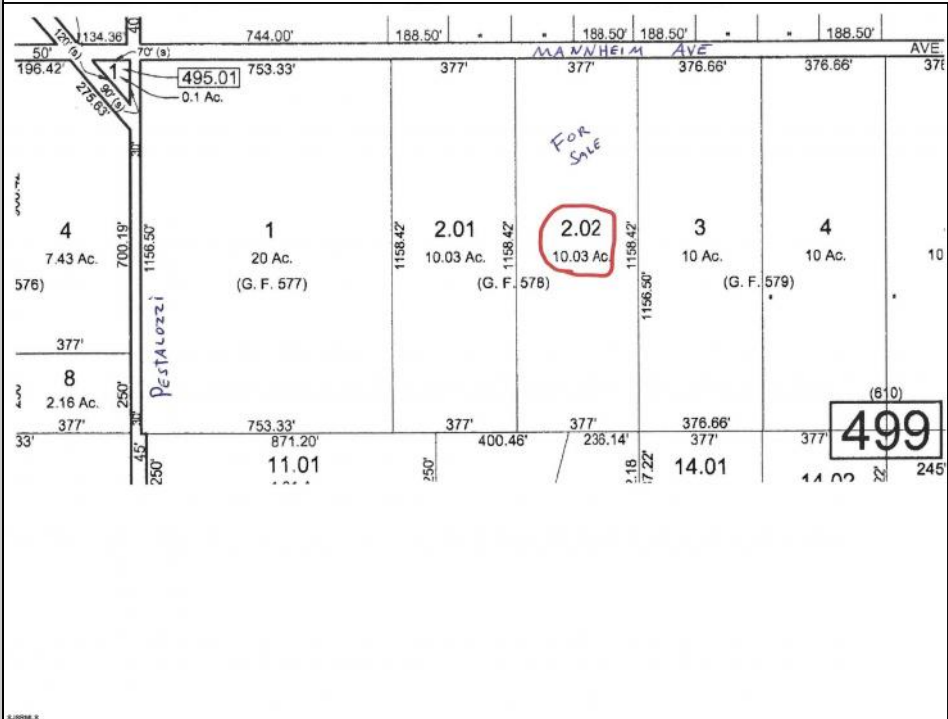

222 Mannheim
Germania, NJ 08215

Asking \$199,000.00

COMMENTS

MULTIPLE OFFERS HAVE BEEN RECEIVED - SELLERS ARE CALLING FOR A HIGEST & BEST BY Tuesday APRIL 23RD at 5PM Buildable 10 acres in the Germania section of Galloway Township. 377' of frontage on Mannheim Ave just north of Pestalozzi St.