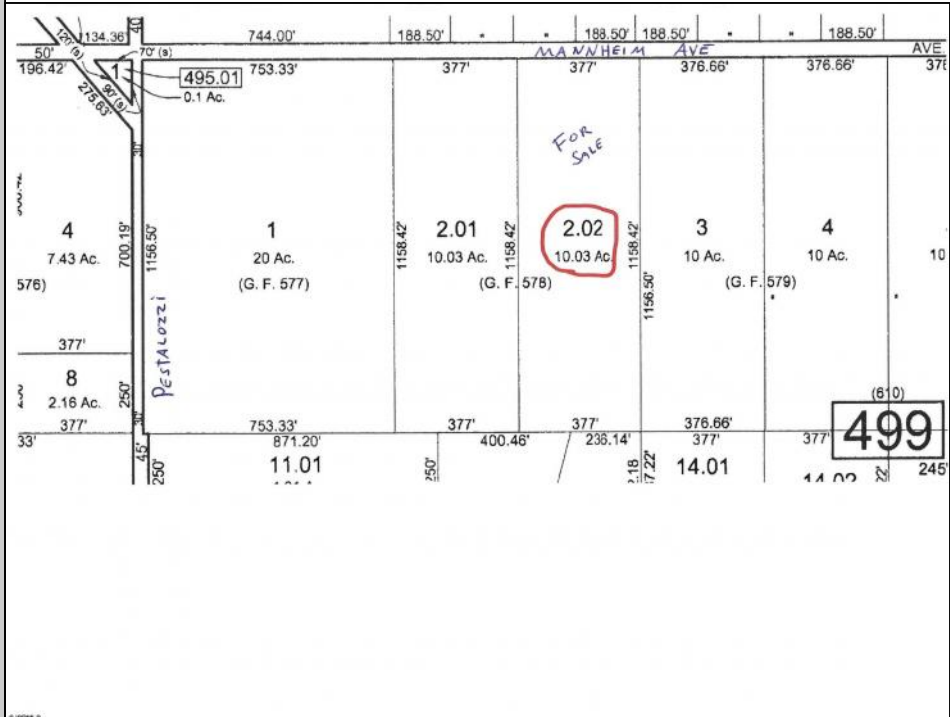

222 Mannheim  
Germania, NJ 08215

Asking \$199,000.00

### COMMENTS

MULTIPLE OFFERS HAVE BEEN RECEIVED - SELLERS ARE CALLING FOR A HIGHEST & BEST BY Tuesday APRIL 23RD at 5PM Buildable 10 acres in the Germania section of Galloway Township. 377' of frontage on Mannheim Ave just north of Pestalozzi St.