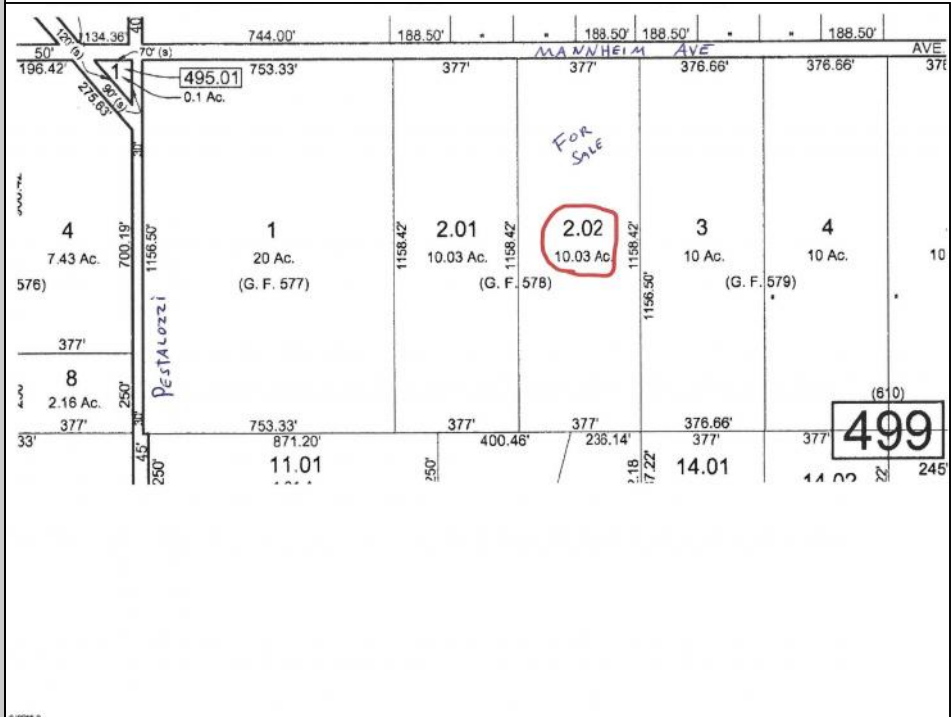

#### COMMENTS

MULTIPLE OFFERS HAVE BEEN RECEIVED - SELLERS ARE CALLING FOR A HIGHEST & BEST BY Tuesday APRIL 23RD at 5PM Buildable 10 acres in the Germania section of Galloway Township. 377' of frontage on Mannheim Ave just north of Pestalozzi St.