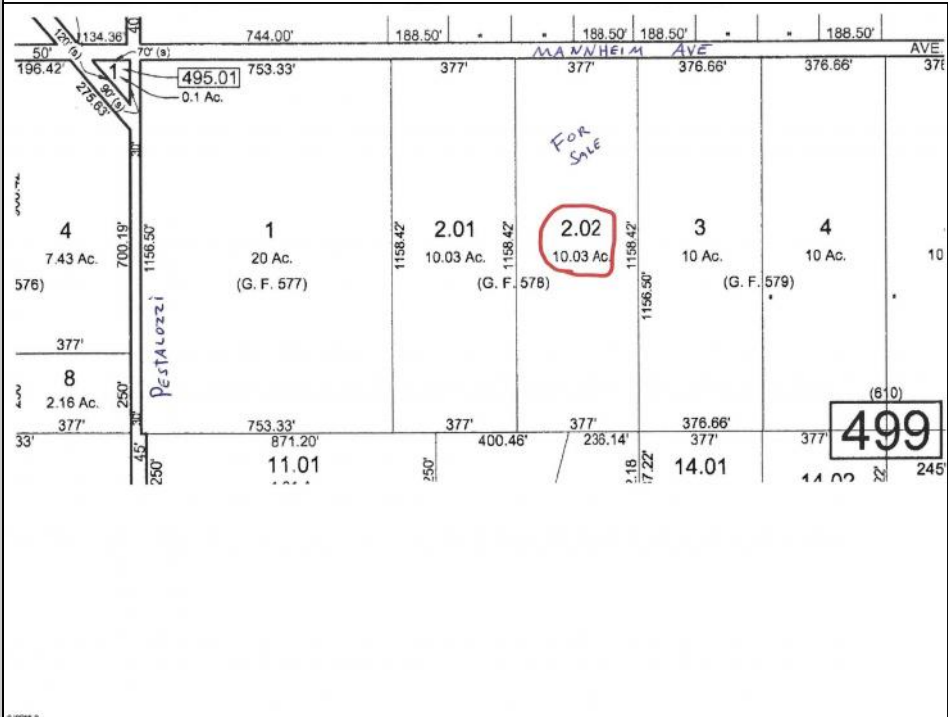

222 Mannheim
Germania, NJ 08215

Asking \$199,000.00

COMMENTS

MULTIPLE OFFERS HAVE BEEN RECEIVED - SELLERS ARE CALLING FOR A HIGHEST & BEST BY Tuesday APRIL 23RD at 5PM Buildable 10 acres in the Germania section of Galloway Township. 377' of frontage on Mannheim Ave just north of Pestalozzi St.