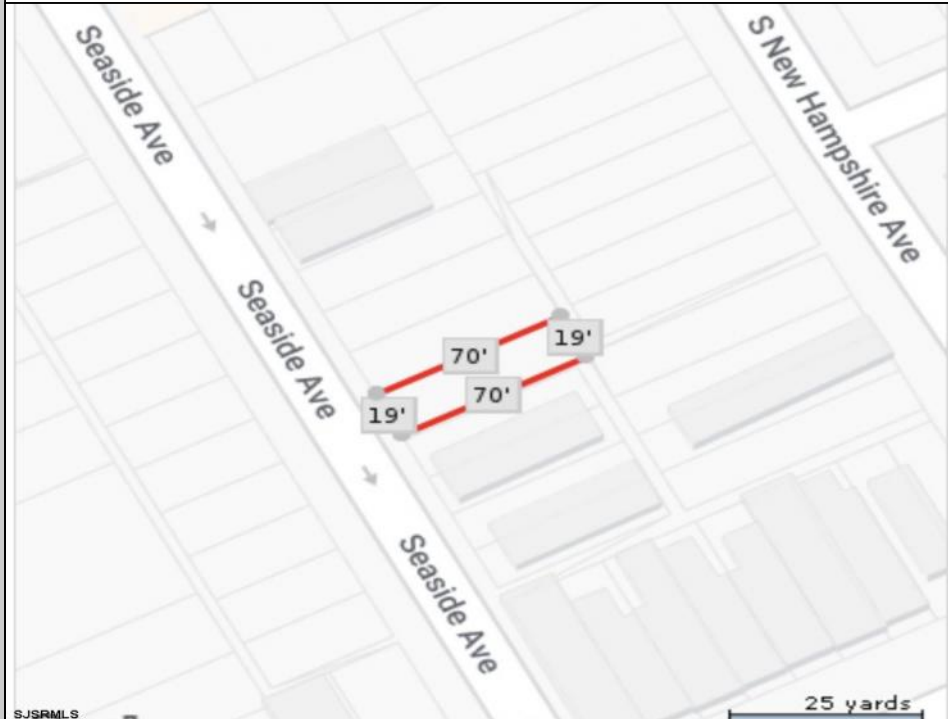

Berger Realty

Since 1928

Berger Realty, Inc.
3160 Asbury Avenue
Ocean City, NJ 08226
1-877-237-4371 / 609-399-0076
✉ info@bergerrealty.com

125 Seaside Ave
Atlantic City, NJ 08401

Asking $52,500.00

COMMENTS

Land for sale!! 19x70 lot size.

PROPERTY DETAILS