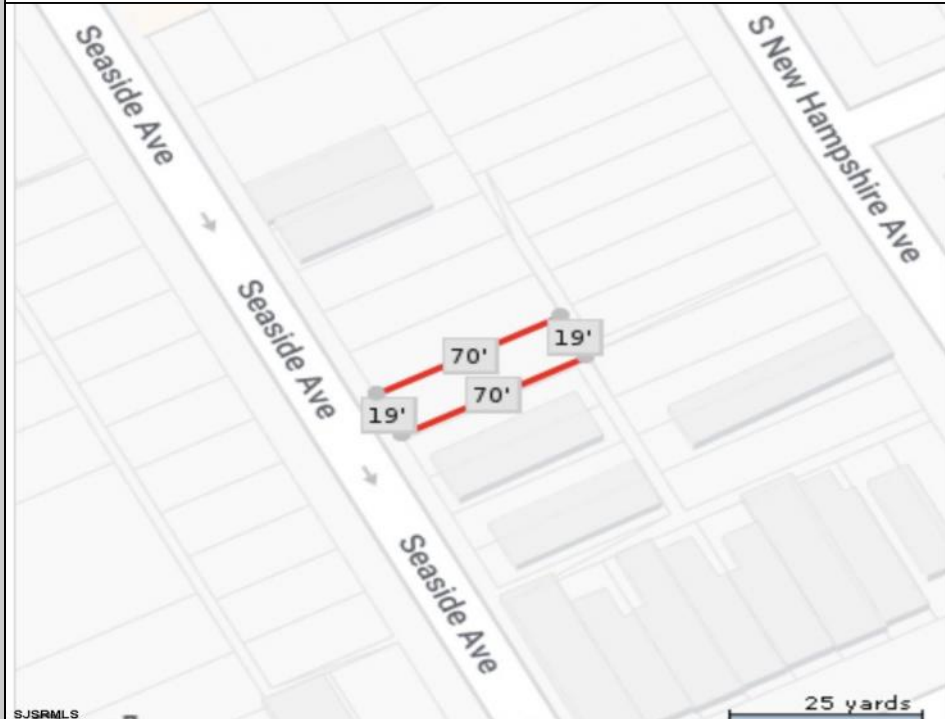

Berger Realty

Since 1928

Berger Realty, Inc
1330 Bay Avenue
Ocean City, NJ 08226
609-391-1330/609-391-1300
info@bergerrealty.com

125 Seaside Ave
Atlantic City, NJ 08401

Asking \$52,500.00

COMMENTS

Land for sale!! 19x70 lot size.