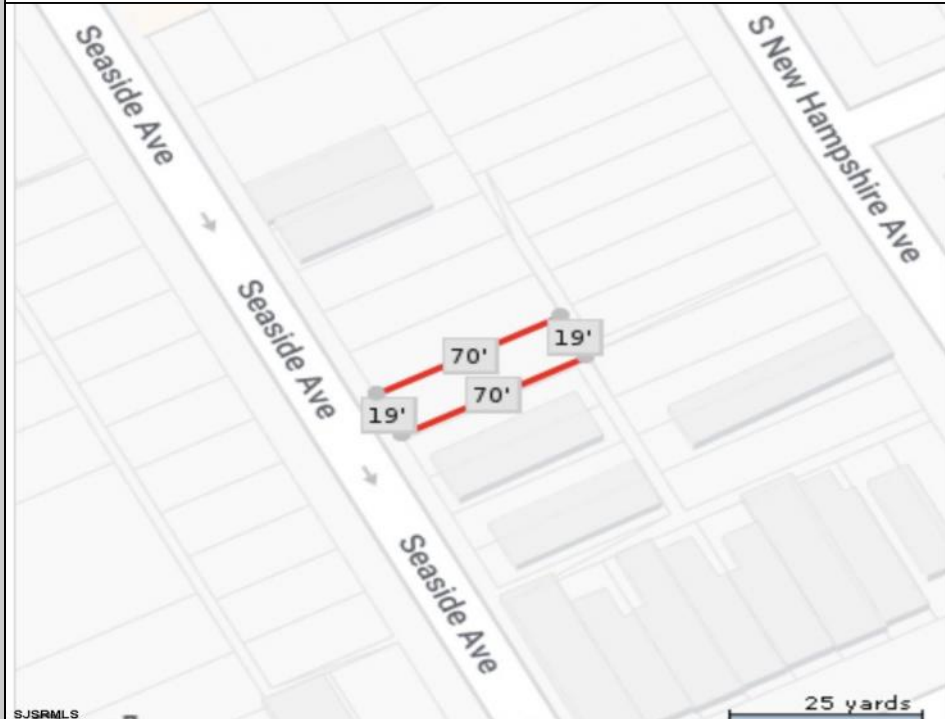

Berger Realty

Since 1928

Berger Realty, Inc.
3160 Asbury Avenue
Ocean City, NJ 08226
1-877-237-4371 / 609-399-0076
✉ info@bergerrealty.com

125 Seaside Ave
Atlantic City, NJ 08401

Asking $52,500.00

COMMENTS

Land for sale!! 19x70 lot size.

PROPERTY DETAILS