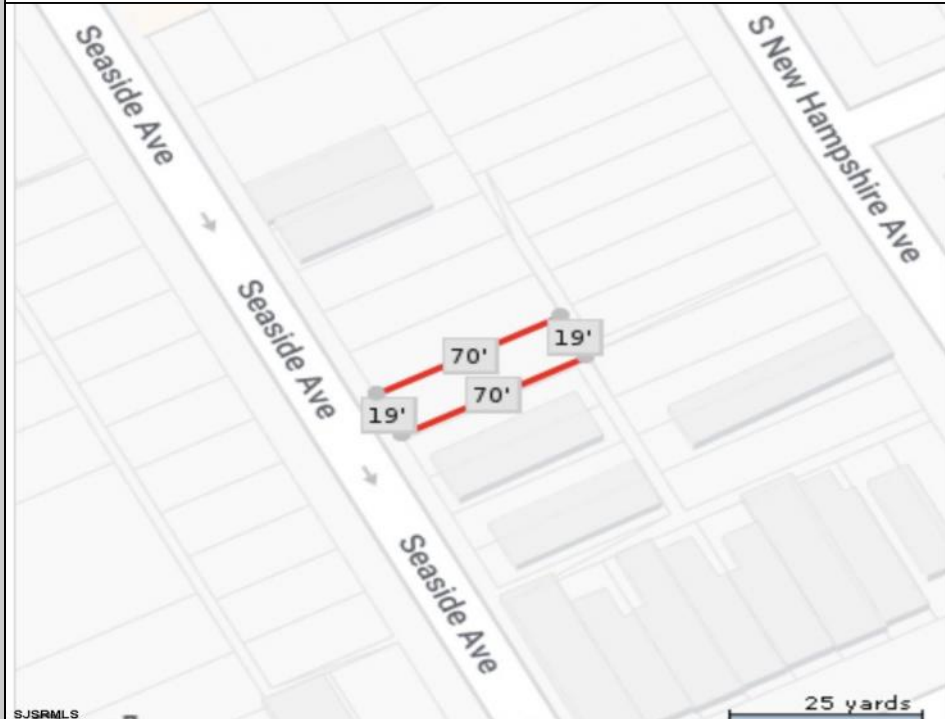

Berger Realty

Since 1928

Berger Realty, Inc.
3160 Asbury Avenue
Ocean City, NJ 08226
1-877-237-4371 / 609-399-0076
info@bergerrealty.com

125 Seaside Ave
Atlantic City, NJ 08401

Asking \$52,500.00

COMMENTS

Land for sale!! 19x70 lot size.