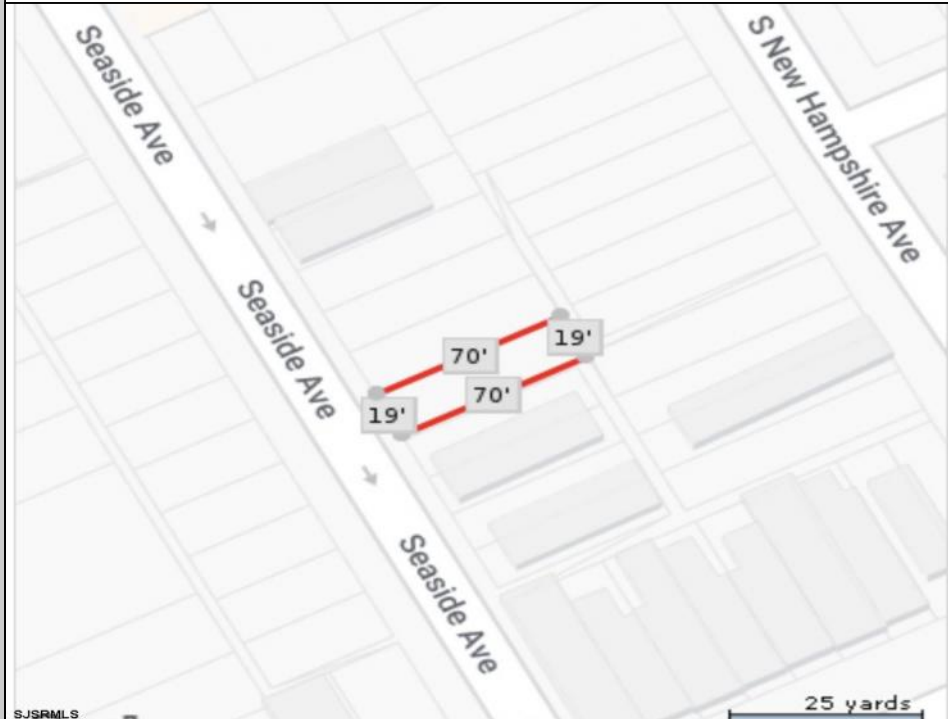

Berger Realty

Since 1928

Berger Realty, Inc
1330 Bay Avenue
Ocean City, NJ 08226
609-391-1330/609-391-1300
info@bergerrealty.com

125 Seaside Ave
Atlantic City, NJ 08401

Asking \$52,500.00

COMMENTS

Land for sale!! 19x70 lot size.