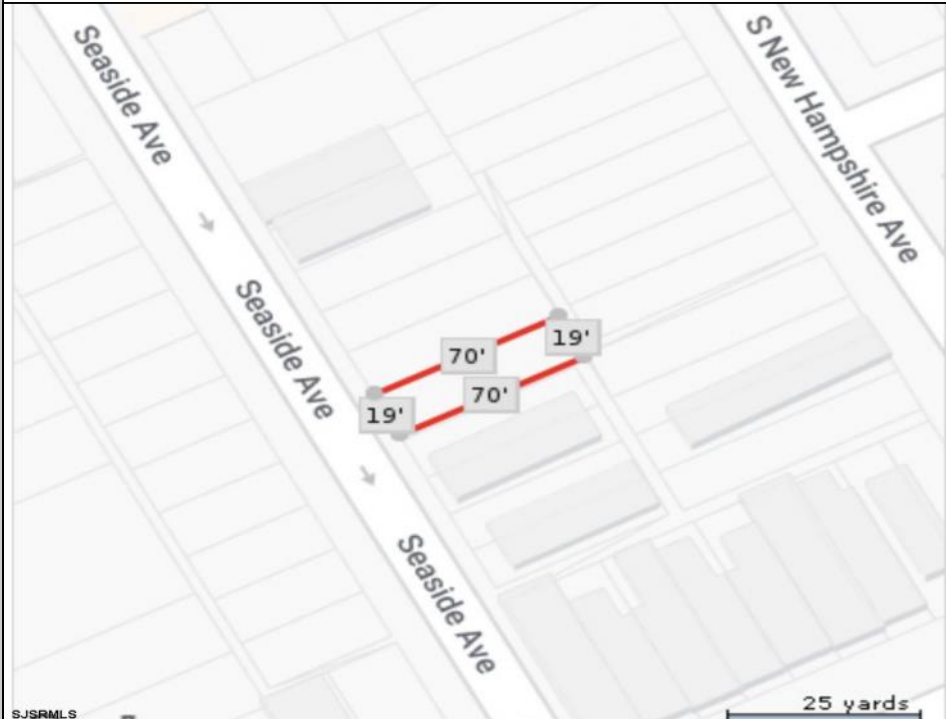

Berger Realty

Since 1928

Berger Realty, Inc.
3160 Asbury Avenue
Ocean City, NJ 08226
1-877-237-4371 / 609-399-0076
info@bergerrealty.com

125 Seaside Ave
Atlantic City, NJ 08401

Asking \$52,500.00

COMMENTS

Land for sale!! 19x70 lot size.