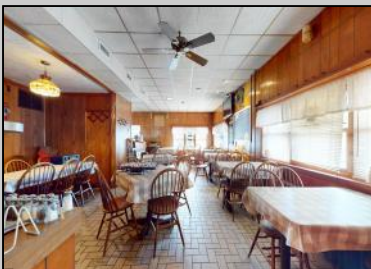

### COMMENTS

Investment Opportunity of 2024 to Own and Operate the Iconic Former Mickey & Minnie's Restaurant on busy White Horse Pike location with Class C liquor license that includes all restaurant equipment ( Fryers, Double refrigerators, 10 gas burners, Bain brie, beer cooler, Bar taps, Soda fountains, sound system, Large Walk in refrigerator etc. Plus all interior furnishings, tables, dishes, glassware, coffee machines, serving equipment, etc. Restaurant has 3 bathrooms ,pool table, wood floors and room for 98 guests . Attached to the restaurant are stairs leading to a spacious 4 bedroom apartment with large living room with a fireplace, Large kitchen Bed and full bathroom with walk in shower and walk in closet. Plus central air. Plus 2 other bonus buildings! 733-A Cottage has 1 bedroom with vaulted ceiling ,tiled bathroom, washer & dryer and is in the middle of being renovated. 733-B Cottage has 2 bedrooms plus use of the garage and has a tenant on a yearly lease. Both Cottages have separate utilities. Owner pays Water & Sewer. Restaurant and apartment are on one meter. The whole building has an alarm system. Note: Dishwasher, drink dispense and pool table are leased and not included in inventory Ice maker currently not working Liquor License to be sold with business but under separate transaction New HVAC system in upstairs apt New roof in 2019 New Gas Heat in Restaurant 2014 Plenty of parking The Buyer is purchasing the property in "AS IS" condition. The Buyer shall be responsible for all inspections , repairs and certifications necessary to settle , at their expense