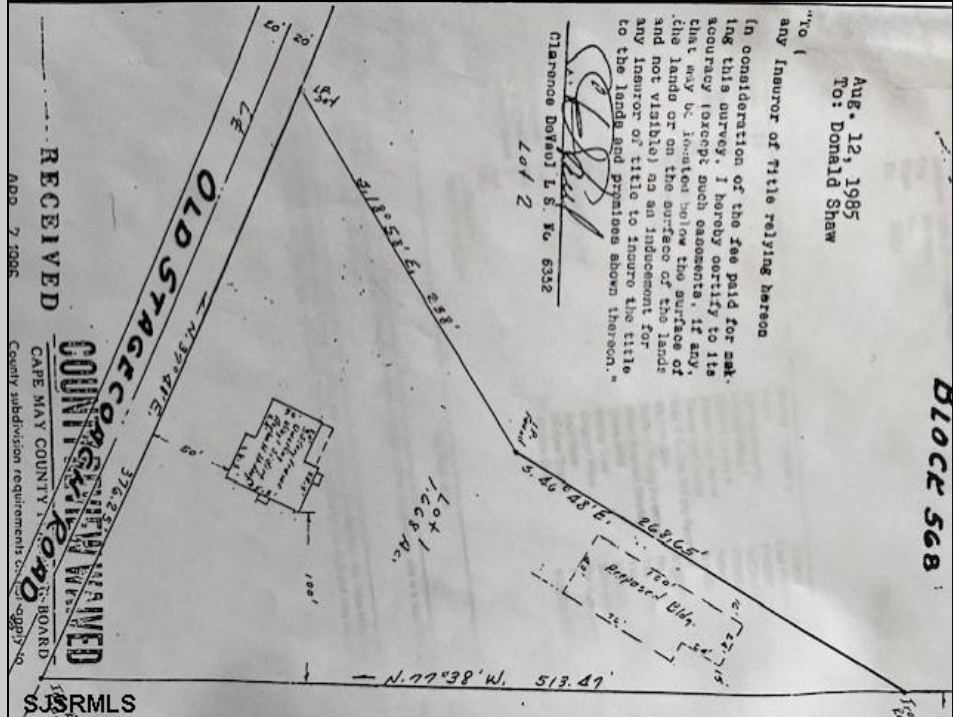

1299 Stagecoach
Palermo, NJ 08230

Asking \$299,900.00

COMMENTS

Commercial lot in a great location in Upper Township. Property has a foundation which might be useable. Second old foundation on the property that had never been used.

PROPERTY DETAILS

Ask for Thomas Byrne
Berger Realty Inc
3160 Asbury Avenue, Ocean City
Call: 609-399-0076
Email to: tfb@bergerrealty.com