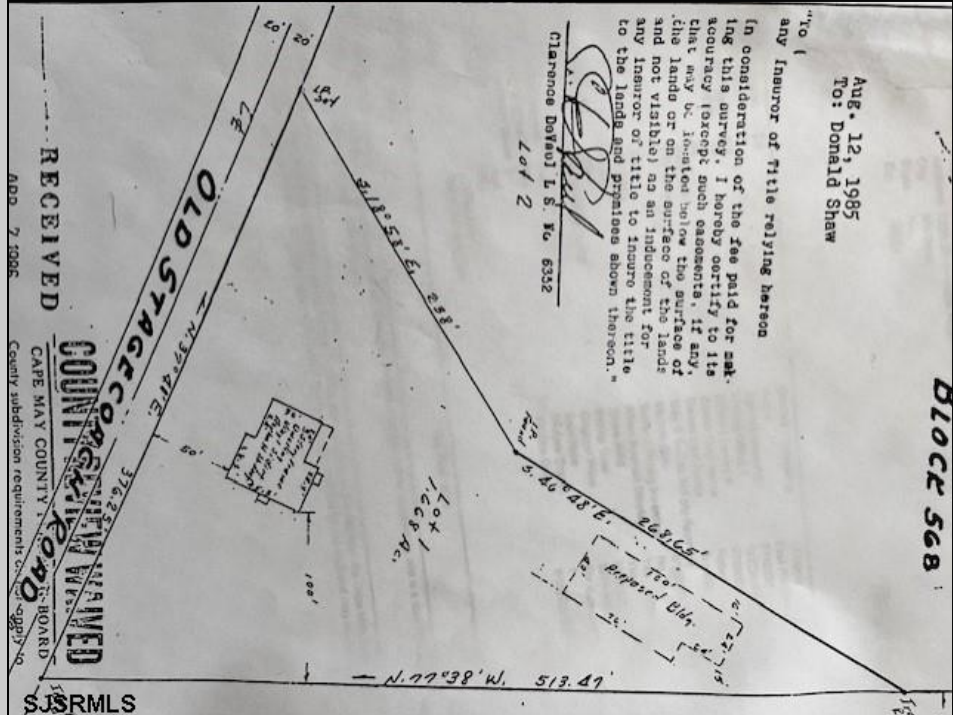

1299 Stagecoach
Palermo, NJ 08230

Asking \$299,900.00

COMMENTS

Commercial lot in a great location in Upper Township. Property has a foundation which might be useable. Second old foundation on the property that had never been used.