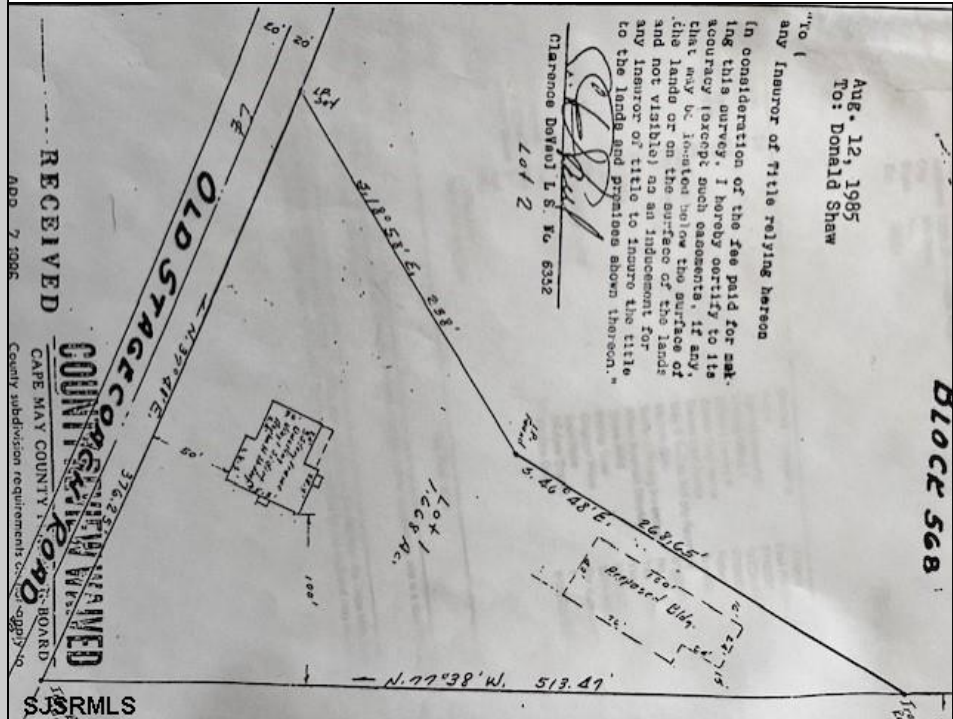

Berger Realty

Since 1928

Berger Realty, Inc
1330 Bay Avenue
Ocean City, NJ 08226
609-391-1330/609-391-1300
info@bergerrealty.com

1299 Stagecoach
Palermo, NJ 08230

Asking \$299,900.00

COMMENTS

Commercial lot in a great location in Upper Township. Property has a foundation which might be useable. Second old foundation on the property that had never been used.