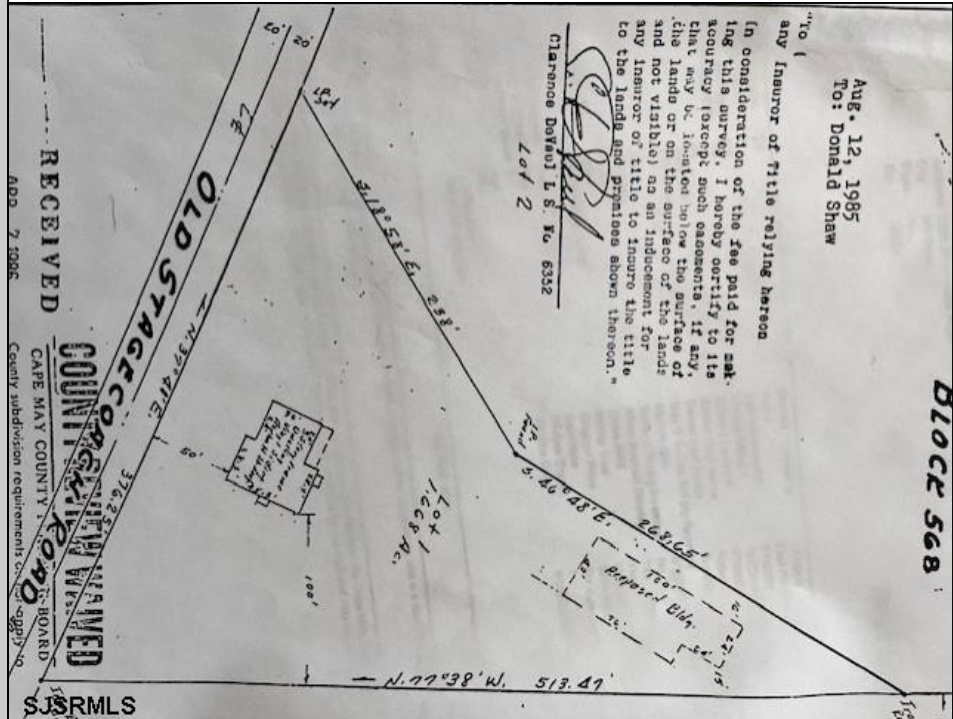

1299 Stagecoach
 Palermo, NJ 08230

Asking \$299,900.00

COMMENTS

Commercial lot in a great location in Upper Township. Property has a foundation which might be useable. Second old foundation on the property that had never been used.