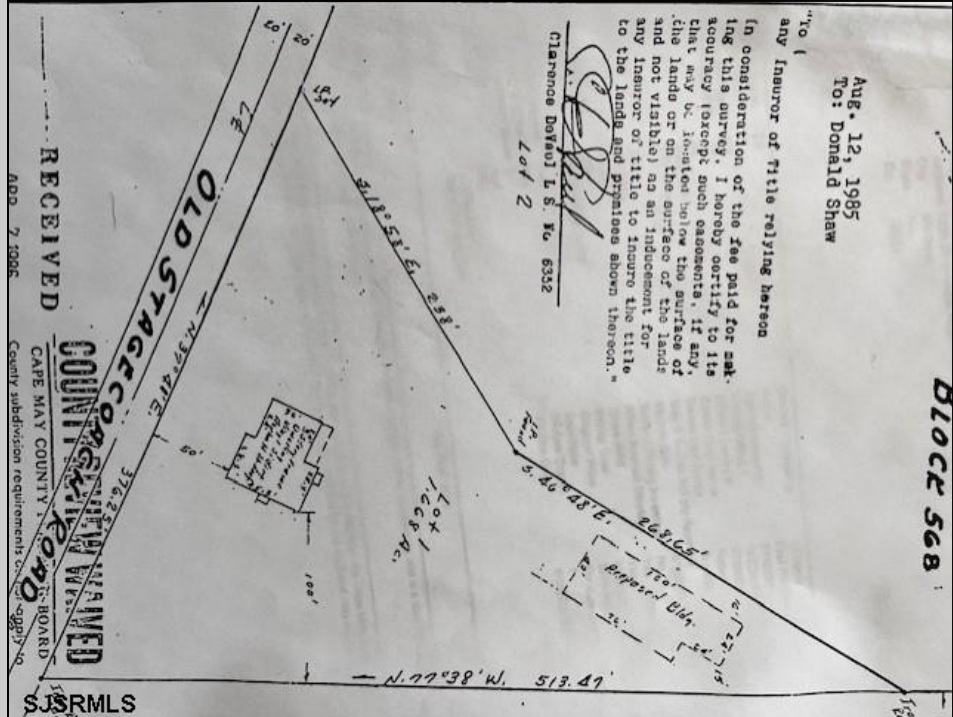

1299 Stagecoach  
Palermo, NJ 08230

Asking \$299,900.00

**COMMENTS**

Commercial lot in a great location in Upper Township. Property has a foundation which might be useable. Second old foundation on the property that had never been used.