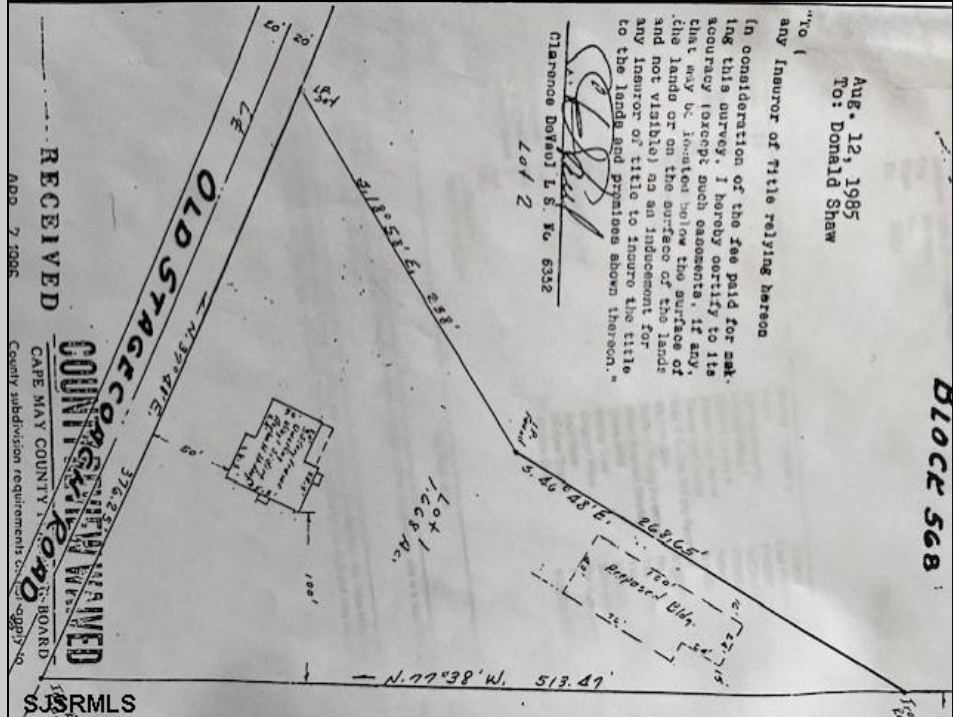

1299 Stagecoach  
 Palermo, NJ 08230

Asking \$299,900.00

**COMMENTS**

Commercial lot in a great location in Upper Township. Property has a foundation which might be useable. Second old foundation on the property that had never been used.

**PROPERTY DETAILS**

Ask for John Van Stone  
 Berger Realty Inc  
 3160 Asbury Avenue, Ocean City  
 Call: 609-399-0076  
 Email to: jvs@bergerrealty.com