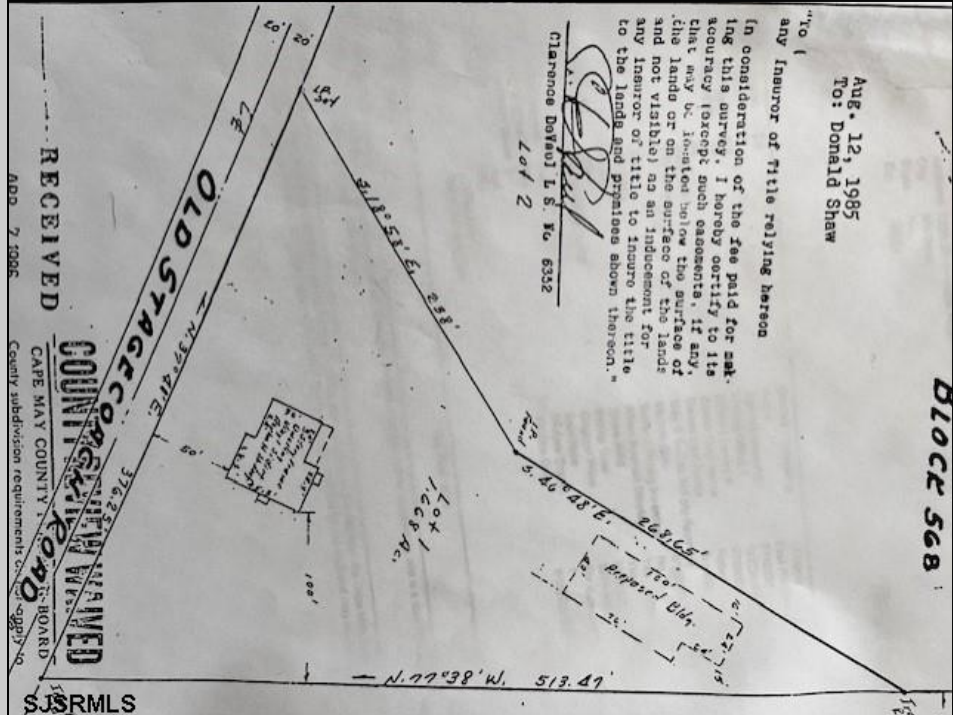

1299 Stagecoach
 Palermo, NJ 08230

Asking \$299,900.00

COMMENTS

Commercial lot in a great location in Upper Township. Property has a foundation which might be useable. Second old foundation on the property that had never been used.