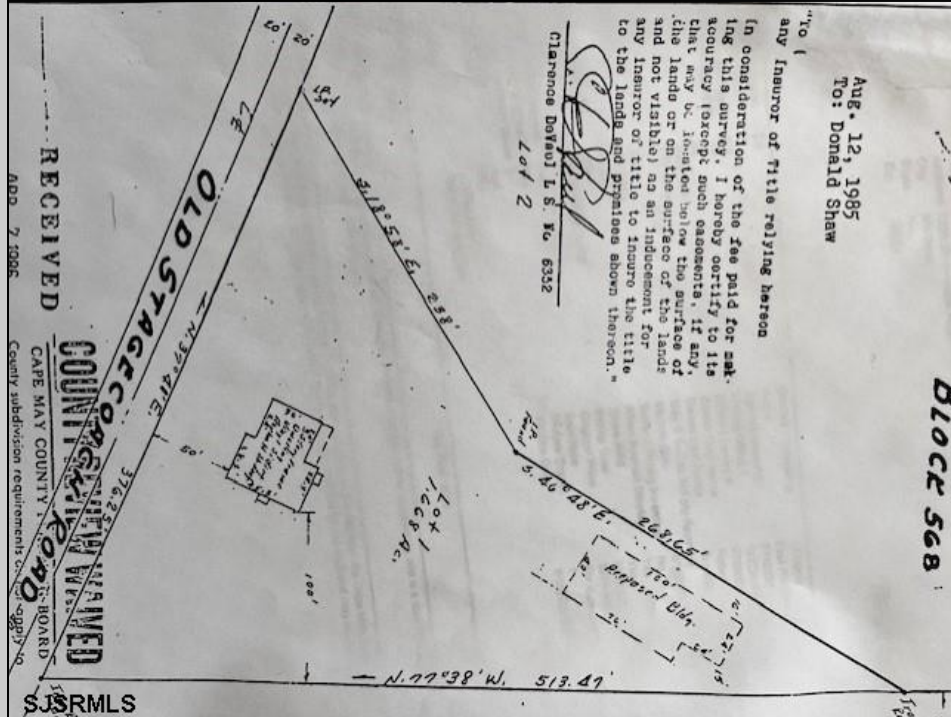

1299 Stagecoach
Palermo, NJ 08230

Asking \$299,900.00

COMMENTS

Commercial lot in a great location in Upper Township. Property has a foundation which might be useable. Second old foundation on the property that had never been used.