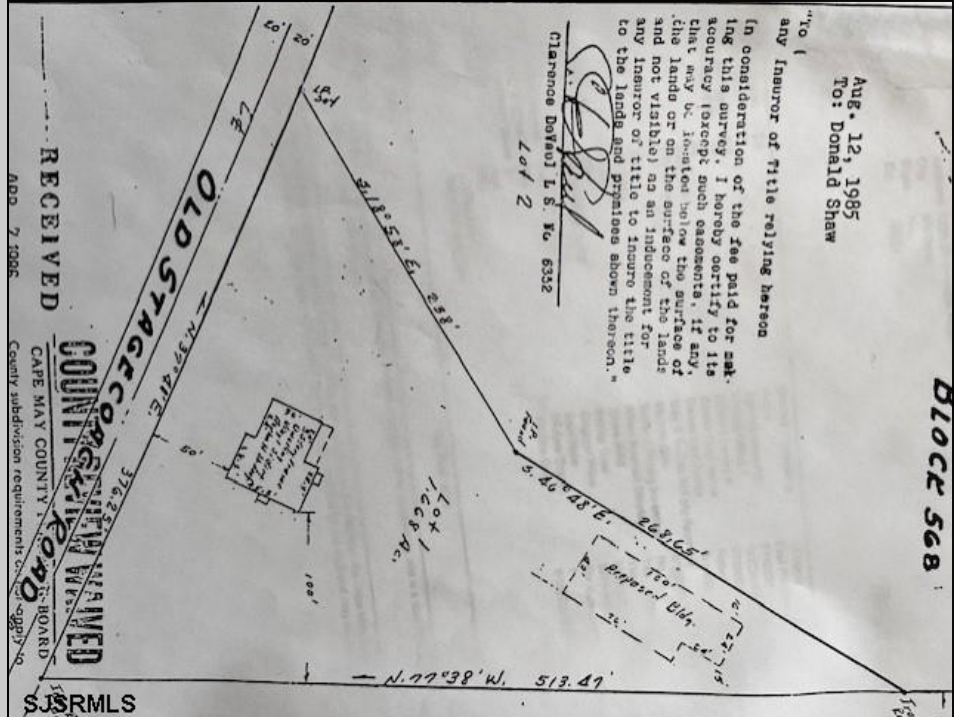

1299 Stagecoach  
Palermo, NJ 08230

Asking \$299,900.00

**COMMENTS**

Commercial lot in a great location in Upper Township. Property has a foundation which might be useable. Second old foundation on the property that had never been used.