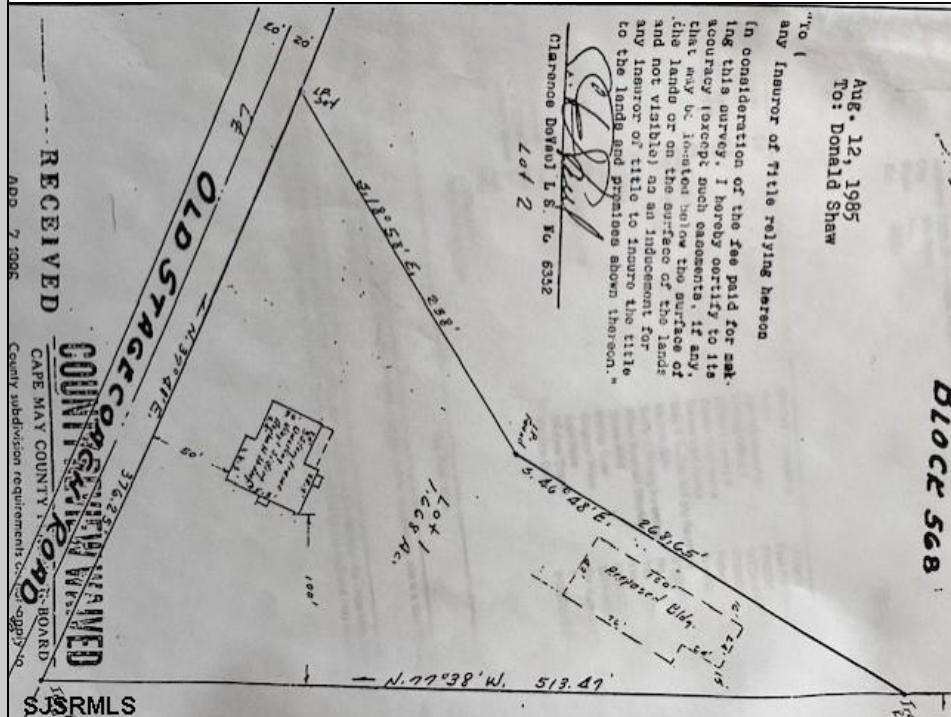

1299 Stagecoach
Palermo, NJ 08230

Asking \$299,900.00

COMMENTS

Commercial lot in a great location in Upper Township. Property has a foundation which might be useable. Second old foundation on the property that had never been used.