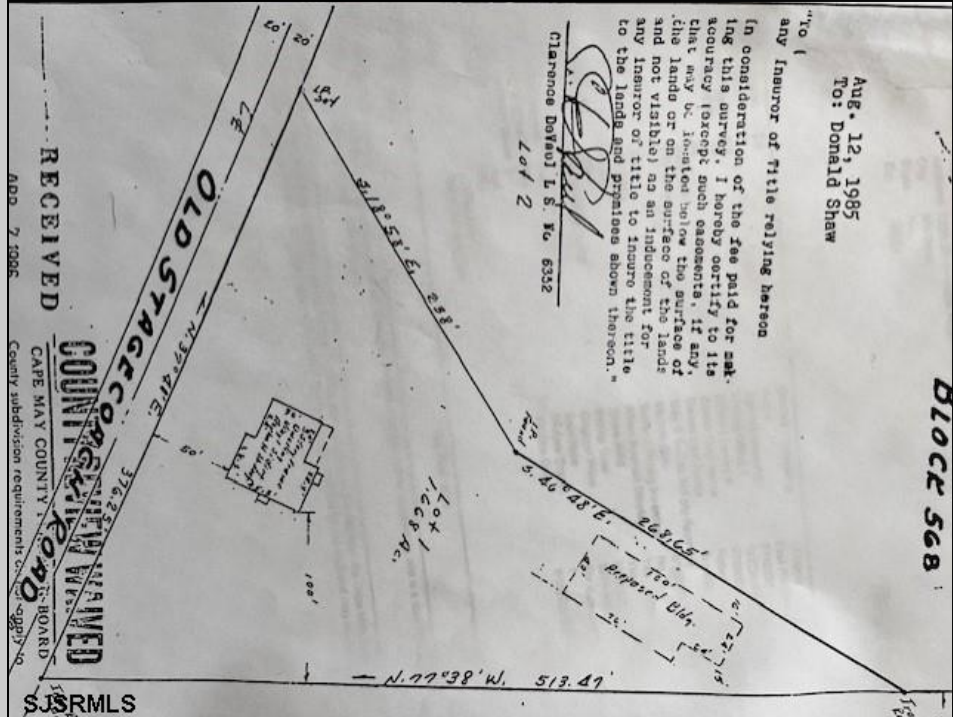

1299 Stagecoach
Palermo, NJ 08230

Asking \$299,900.00

COMMENTS

Commercial lot in a great location in Upper Township. Property has a foundation which might be useable. Second old foundation on the property that had never been used.

PROPERTY DETAILS

Ask for Dylan Perry
Berger Realty Inc
1670 Boardwalk, Ocean City
Call: 609-391-0500
Email to: dcp@bergerrealty.com