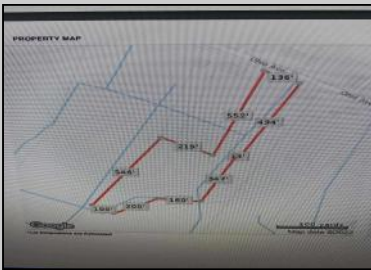

00 Ohio Ave Ave Ave Ave
Absecon, NJ 08201

Asking \$25,000.00

COMMENTS

Partially Buildable Lot. Frontage of 136 (see attached pictures for lot size/details). Buyer must contact state and order wetlands deliniation to see the EXACT location where wetlands begin in the rear section of the lot.

PROPERTY DETAILS