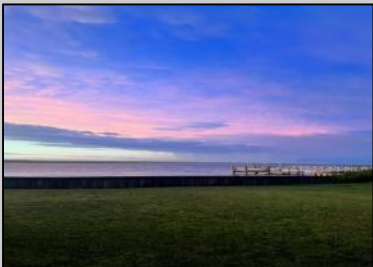

SJSRMLS

COMMENTS

Build your dream house on this 50 x 136 buildable lot with a riparian lease, across the street from the golf course. Surrounded by lots of new construction! Awe inspiring sunsets with unobstructed views!! Brigantine's least expensive vacant bayfront lot!

PROPERTY DETAILS