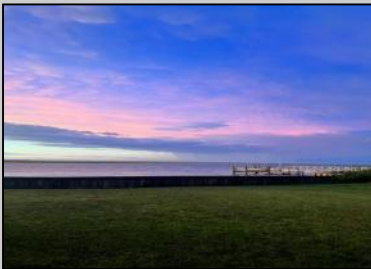

SJSRMLS

COMMENTS

Build your dream house on this 50 x 136 buildable lot with a riparian lease, across the street from the golf course. Surrounded by lots of new construction! Awe inspiring sunsets with unobstructed views!! Brigantine's least expensive vacant bayfront lot!

PROPERTY DETAILS