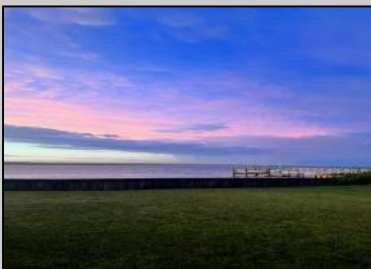

Berger Realty

Since 1928

Berger Realty, Inc
1330 Bay Avenue
Ocean City, NJ 08226
609-391-1330/609-391-1300
info@bergerrealty.com

1038 Shore
Brigantine, NJ 08203

Asking \$1,675,000.00

SJSRMLS

COMMENTS

Build your dream house on this 50 x 136 buildable lot with a riparian lease, across the street from the golf course. Surrounded by lots of new construction! Awe inspiring sunsets with unobstructed views!! Brigantine's least expensive vacant bayfront lot!