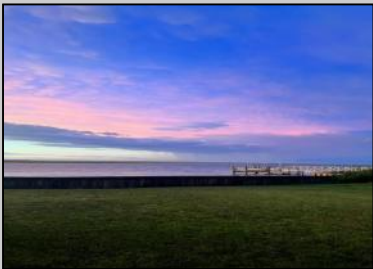

Berger Realty

Since 1928

Berger Realty, Inc
1330 Bay Avenue
Ocean City, NJ 08226
609-391-1330/609-391-1300
info@bergerrealty.com

1038 Shore
Brigantine, NJ 08203

Asking \$1,675,000.00

SJSRMLS

COMMENTS

Build your dream house on this 50 x 136 buildable lot with a riparian lease, across the street from the golf course. Surrounded by lots of new construction! Awe inspiring sunsets with unobstructed views!! Brigantine's least expensive vacant bayfront lot!