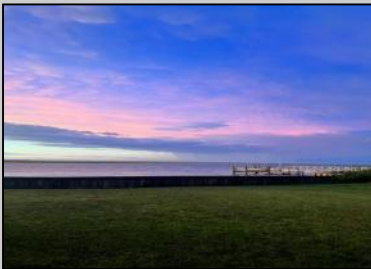

Berger Realty

Since 1928

Berger Realty, Inc
1330 Bay Avenue
Ocean City, NJ 08226
609-391-1330/609-391-1300
info@bergerrealty.com

1038 Shore
Brigantine, NJ 08203

Asking \$1,675,000.00

COMMENTS

Build your dream house on this 50 x 136 buildable lot with a riparian lease, across the street from the golf course. Surrounded by lots of new construction! Awe inspiring sunsets with unobstructed views!! Brigantine's least expensive vacant bayfront lot!