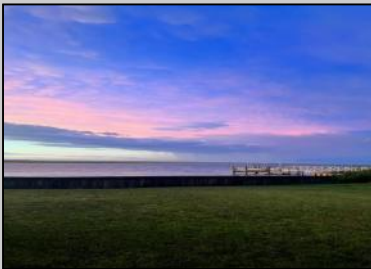

Berger Realty

Since 1928

Berger Realty, Inc
1330 Bay Avenue
Ocean City, NJ 08226
609-391-1330/609-391-1300
info@bergerrealty.com

1038 Shore
Brigantine, NJ 08203

Asking \$1,675,000.00

SJSRMLS

COMMENTS

Build your dream house on this 50 x 136 buildable lot with a riparian lease, across the street from the golf course. Surrounded by lots of new construction! Awe inspiring sunsets with unobstructed views!! Brigantine's least expensive vacant bayfront lot!