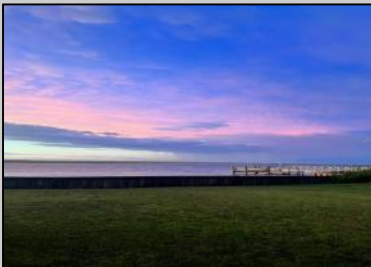

Berger Realty

Since 1928

Berger Realty, Inc
1330 Bay Avenue
Ocean City, NJ 08226
609-391-1330/609-391-1300
info@bergerrealty.com

1038 Shore
Brigantine, NJ 08203

Asking \$1,675,000.00

SJSRMLS

COMMENTS

Build your dream house on this 50 x 136 buildable lot with a riparian lease, across the street from the golf course. Surrounded by lots of new construction! Awe inspiring sunsets with unobstructed views!! Brigantine's least expensive vacant bayfront lot!