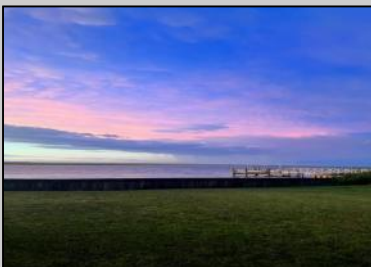

SJSRMLS

COMMENTS

Build your dream house on this 50 x 136 buildable lot with a riparian lease, across the street from the golf course. Surrounded by lots of new construction! Awe inspiring sunsets with unobstructed views!! Brigantine's least expensive vacant bayfront lot!

PROPERTY DETAILS