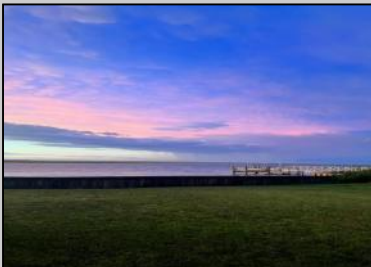

Berger Realty

Since 1928

Berger Realty, Inc
1330 Bay Avenue
Ocean City, NJ 08226
609-391-1330/609-391-1300
info@bergerrealty.com

1038 Shore
Brigantine, NJ 08203

Asking \$1,675,000.00

COMMENTS

Build your dream house on this 50 x 136 buildable lot with a riparian lease, across the street from the golf course. Surrounded by lots of new construction! Awe inspiring sunsets with unobstructed views!! Brigantine's least expensive vacant bayfront lot!