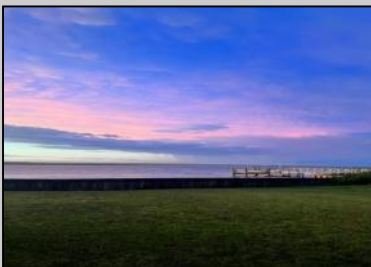

Berger Realty

Since 1928

Berger Realty, Inc
1330 Bay Avenue
Ocean City, NJ 08226
609-391-1330/609-391-1300
info@bergerrealty.com

1038 Shore
Brigantine, NJ 08203

Asking \$1,675,000.00

SJSRMLS

COMMENTS

Build your dream house on this 50 x 136 buildable lot with a riparian lease, across the street from the golf course. Surrounded by lots of new construction! Awe inspiring sunsets with unobstructed views!! Brigantine's least expensive vacant bayfront lot!