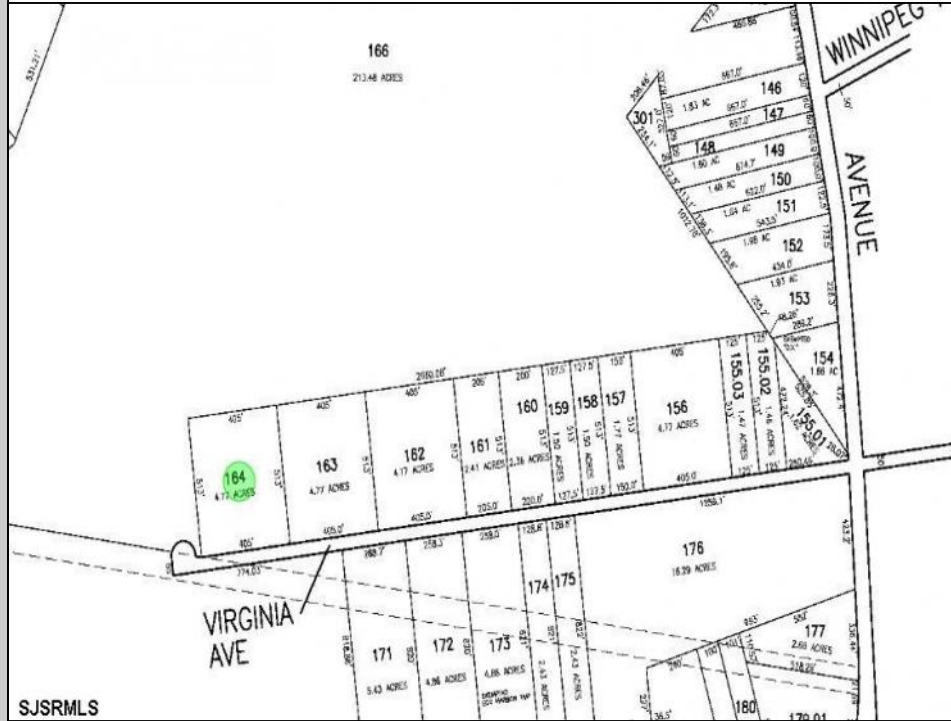

0 Virginia  
Egg Harbor Township, NJ 08234

Asking \$49,900.00

SJSRMLS

### COMMENTS

Property is located in a very desirable area of EHT. Subject is currently a single residential lot that fronts on an unpaved/unimproved section of Virginia Avenue. Buy and hold or make improvements and have your own sanctuary.