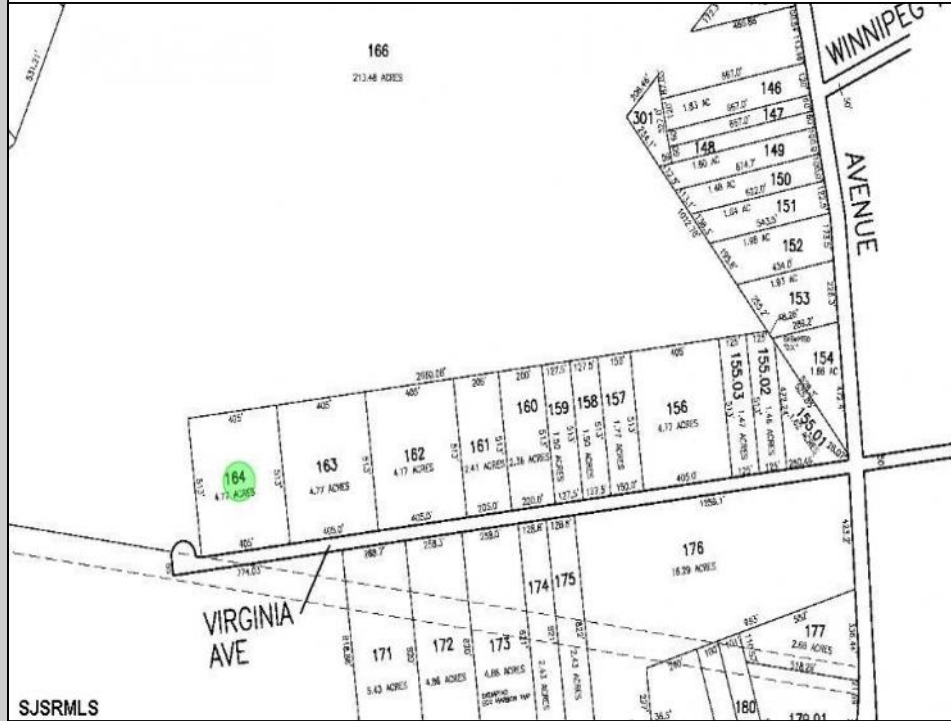

0 Virginia
Egg Harbor Township, NJ 08234

Asking \$49,900.00

SJSRMLS

COMMENTS

Property is located in a very desirable area of EHT. Subject is currently a single residential lot that fronts on an unpaved/unimproved section of Virginia Avenue. Buy and hold or make improvements and have your own sanctuary.