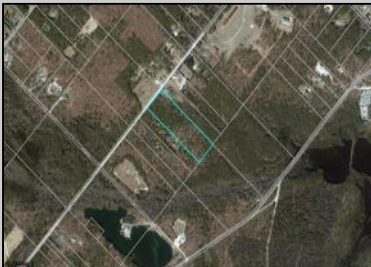

SJSRMLS

COMMENTS

OVER 9 ACRES AVAILABLE! This lot is not buildable. Bring all offers and get your pinelands credits!

PROPERTY DETAILS