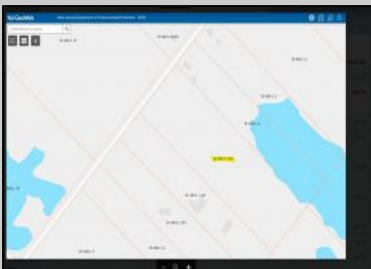

SJSRMLS

COMMENTS

OVER 9 ACRES AVAILABLE! This lot is not buildable. Bring all offers and get your pinelands credits!

PROPERTY DETAILS