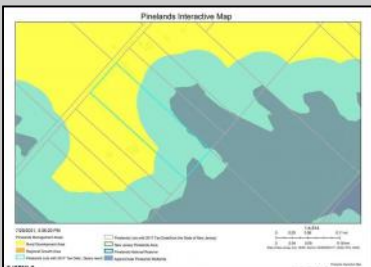

SJSRMLS

COMMENTS

OVER 9 ACRES AVAILABLE! This lot is not buildable. Bring all offers and get your pinelands credits!

PROPERTY DETAILS