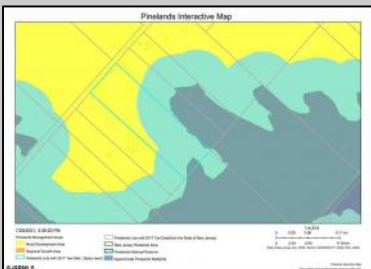

SJSRMLS

COMMENTS

OVER 9 ACRES AVAILABLE! This lot is not buildable. Bring all offers and get your pinelands credits!

PROPERTY DETAILS