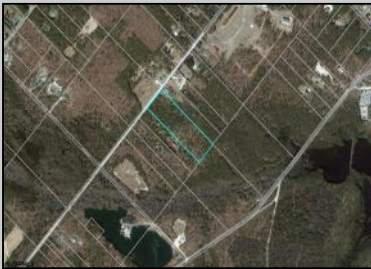

SJSRMLS

COMMENTS

OVER 9 ACRES AVAILABLE! This lot is not buildable. Bring all offers and get your pinelands credits!

PROPERTY DETAILS