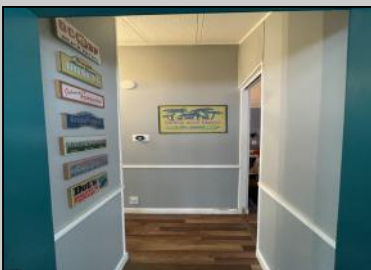

135 Thompson Lane #73
 Egg Harbor Township, NJ 08234

Asking \$52,000.00

COMMENTS

You won't believe the transformation inside! This cozy seasonal home, nestled in the Egg Harbor River Resort campground, has undergone renovations worth over \$20,000. Prepare to be amazed by the upgrades, including new flooring, fresh paint, updated fixtures, and central air/heating. This move-in-ready unit is perfect for relaxing throughout the spring and summer. TWO sheds are included as well as most of the furniture. Just move in and enjoy! Sold-AS IS.