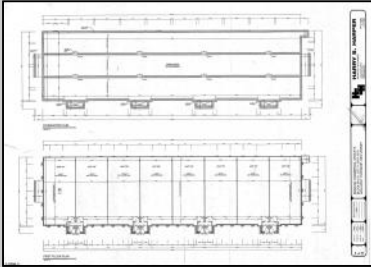

236 Jimmie Leeds Rd
Galloway Township, NJ 08205

Asking $1,725,000.00

COMMENTS

PRIME LOCATION on a bustling highway, just moments away from the Parkway. Conveniently situated near downtown Galloway, Stockton University, AtlantiCare Regional Hospital and more! This property boasts an impressive 8% CAP rate.

PROPERTY DETAILS

Exterior	ParkingGarage	Basement	Heating
Stone	11 or More Spaces	Crawl Space	Forced Air
Vinyl	Off Street		Gas-Natural
	Paved		
Cooling	Water	Sewer	
Central	Public	Public Sewer	

Ask for Rachel Barbagello
Berger Realty Inc
1330 Bay Avenue, Ocean City
Call: 609-391-1330
Email to: rpb@bergerrealty.com