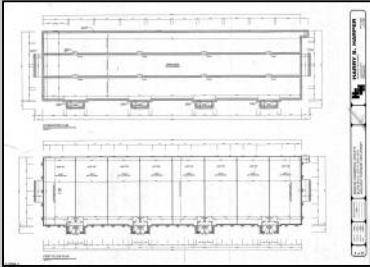

Berger Realty

Since 1928

Berger Realty, Inc.
3160 Asbury Avenue
Ocean City, NJ 08226
1-877-237-4371 / 609-399-0076
info@bergerrealty.com

236 Jimmie Leeds Rd
Galloway Township, NJ 08205

Asking $1,725,000.00

COMMENTS

PRIME LOCATION on a bustling highway, just moments away from the Parkway. Conveniently situated near downtown Galloway, Stockton University, AtlantiCare Regional Hospital and more! This property boasts an impressive 8% CAP rate.

PROPERTY DETAILS

Exterior	ParkingGarage	Basement	Heating
Stone	11 or More Spaces	Crawl Space	Forced Air
Vinyl	Off Street		Gas-Natural
	Paved		
Cooling	Water	Sewer	
Central	Public	Public Sewer	

Ask for Graham Ginn
Berger Realty Inc
3160 Asbury Avenue, Ocean City
Call: 609-399-0076
Email to: gmg@bergerrealty.com
https://www.ocnj.com