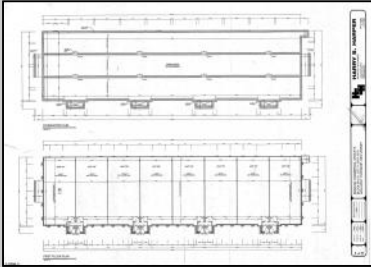

236 Jimmie Leeds Rd
Galloway Township, NJ 08205

Asking $1,725,000.00