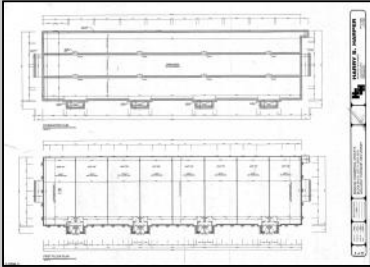

236 Jimmie Leeds Rd
Galloway Township, NJ 08205

Asking $1,725,000.00

COMMENTS

PRIME LOCATION on a bustling highway, just moments away from the Parkway. Conveniently situated near downtown Galloway, Stockton University, AtlantiCare Regional Hospital and more! This property boasts an impressive 8% CAP rate.

PROPERTY DETAILS

Exterior	ParkingGarage	Basement	Heating
Stone	11 or More Spaces	Crawl Space	Forced Air
Vinyl	Off Street		Gas-Natural
	Paved		
Cooling	Water	Sewer	
Central	Public	Public Sewer	

Ask for Colin Halliday
Berger Realty Inc
1670 Boardwalk, Ocean City
Call: 609-391-0500
Email to: ceh@bergerrealty.com