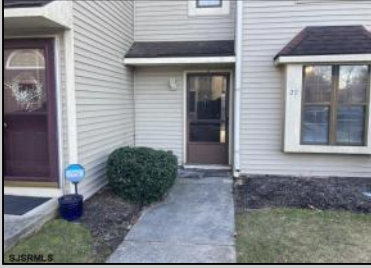

**29 Cambridge Townhouse**  
 Egg Harbor Township, NJ 08406

Asking \$219,900.00

SJSRMLS

**COMMENTS**

This lovely townhouse is located in Cambridge Townhouses behind the EHT Walmart, London Court and Oxford Condos. A quiet secluded niche off Hingston Ave. This freshly painted property has new carpets on the stairs and laminated flooring throughout the entire unit. There are 2 beds and 1.5 baths. Quite the soaking tub in the shared full bath. The association covers maintenance, trash and building insurance. Call to make an appointment.