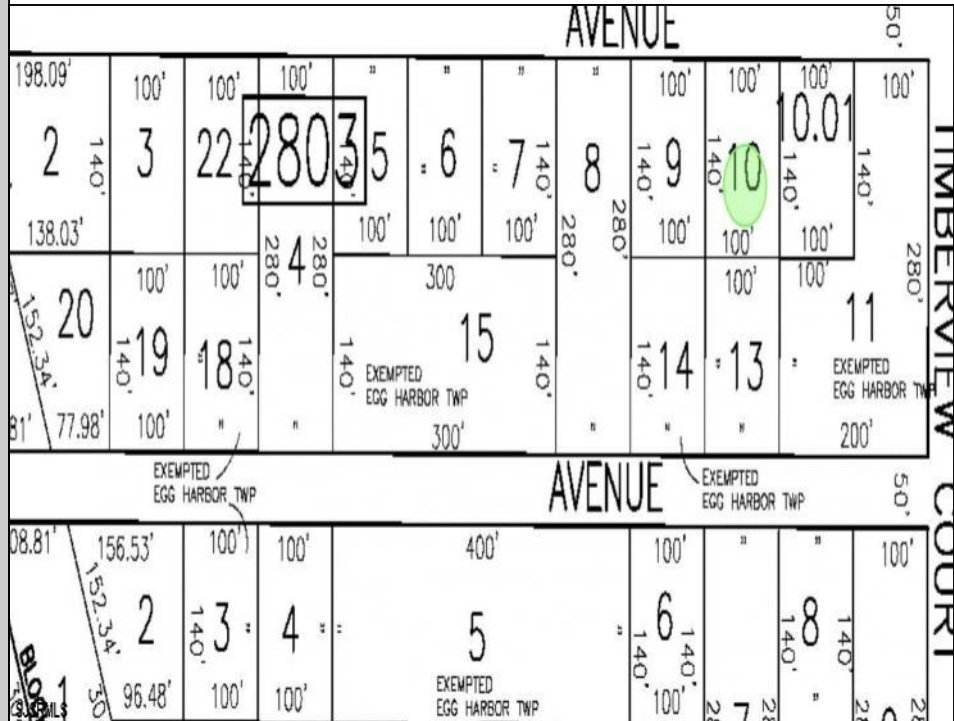

106 Leo
 Egg Harbor Township, NJ 08234

Asking \$39,999.00

COMMENTS

SELLER DOES NOT HAVE ANY APPROVALS. BUYER MUST DO THEIR OWN DUE DILIGENCE. Residential lot in understated neighborhood at the end of Leo Avenue. A 1/4 Pineland credit due to be purchased for individual lot sales. For multiple lot sales, the Buyer must do their own due diligence. Utilities are available. BUYER MUST DO THEIR OWN DUE DILIGENCE.