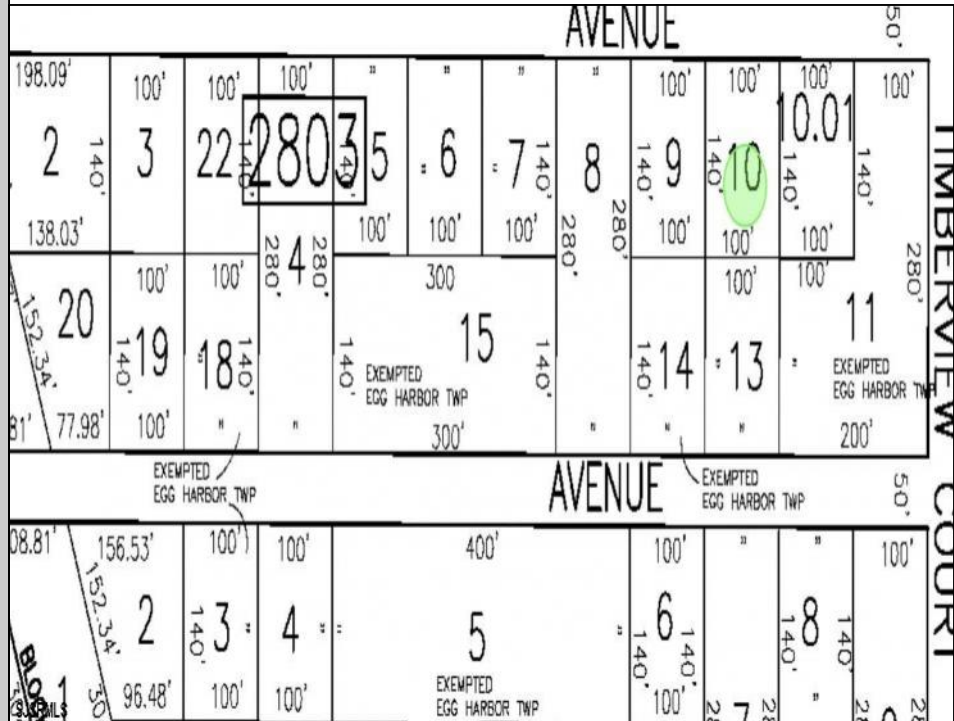

Berger Realty

Since 1928

Berger Realty, Inc
 1330 Bay Avenue
 Ocean City, NJ 08226
 609-391-1330/609-391-1300
 info@bergerrealty.com

106 Leo
 Egg Harbor Township, NJ 08234

Asking \$39,999.00

COMMENTS

SELLER DOES NOT HAVE ANY APPROVALS. BUYER MUST DO THEIR OWN DUE DILIGENCE. Residential lot in understated neighborhood at the end of Leo Avenue. A 1/4 Pineland credit due to be purchased for individual lot sales. For multiple lot sales, the Buyer must do their own due diligence. Utilities are available. BUYER MUST DO THEIR OWN DUE DILIGENCE.