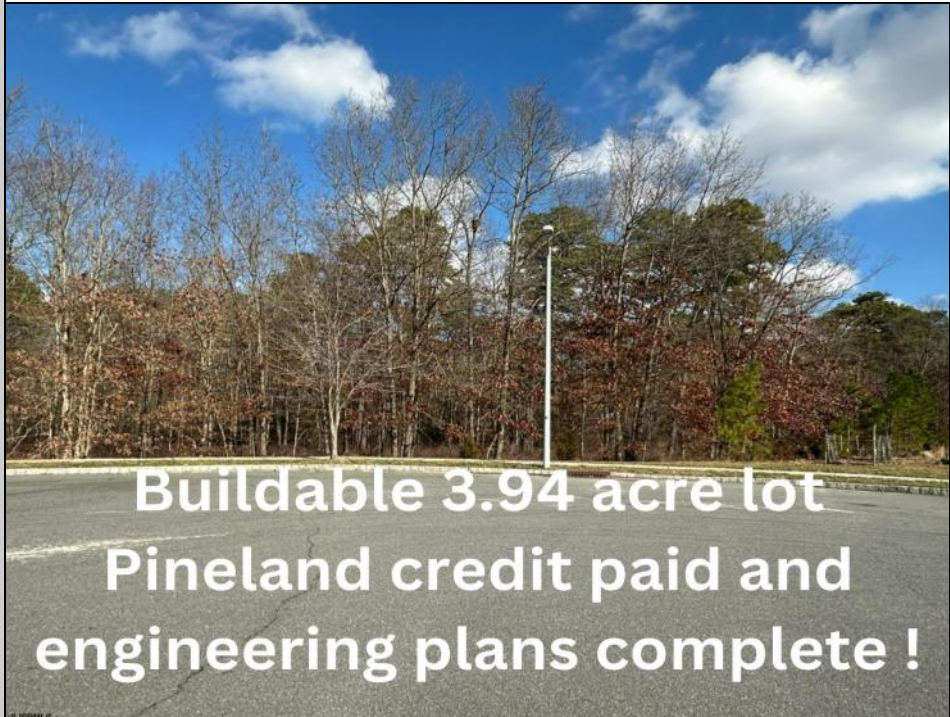

Berger Realty

Since 1928

Berger Realty, Inc
1330 Bay Avenue
Ocean City, NJ 08226
609-391-1330/609-391-1300
info@bergerrealty.com

4011 Ridge
Egg Harbor Township, NJ 08234

Asking \$65,000.00

COMMENTS

3.9 Acres of beautiful wooded oasis centrally located off of West Jersey Ave in Egg Harbor Twp. Pinelands approved and Pinelands credit PAID! Septic design complete. Gas at street. Property is ready to build your dream home. Curb and sidewalk have been waived.