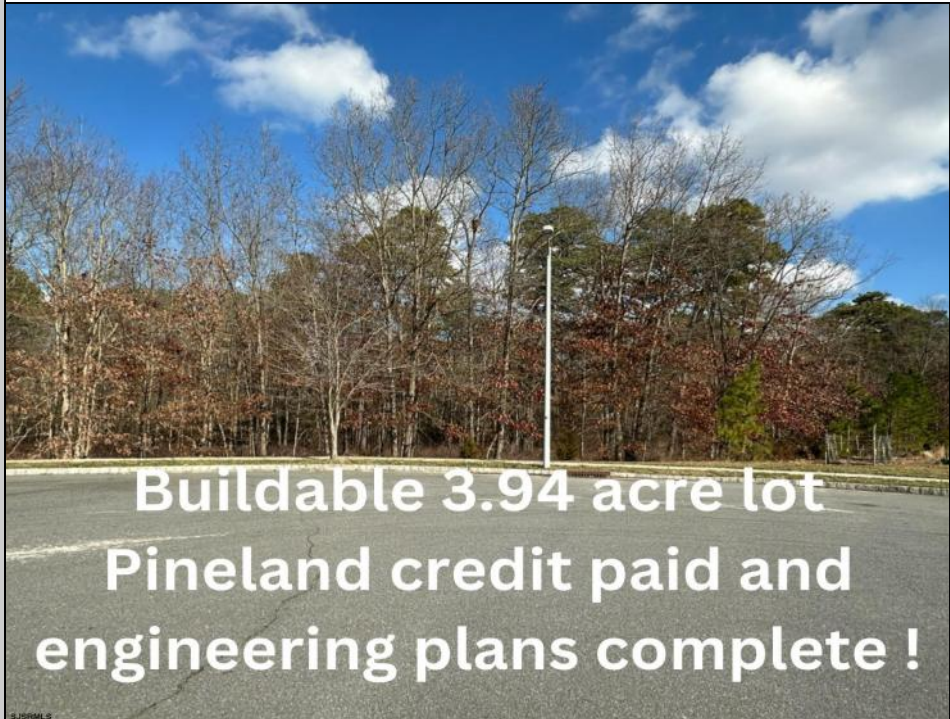

Berger Realty

Since 1928

Ocean 17
1670 Boardwalk
Ocean City, NJ 08226
609-391-0500

oc17@BergerRealty.com

4011 Ridge
Egg Harbor Township, NJ 08234

Asking \$65,000.00

COMMENTS

3.9 Acres of beautiful wooded oasis centrally located off of West Jersey Ave in Egg Harbor Twp. Pinelands approved and Pinelands credit PAID! Septic design complete. Gas at street. Property is ready to build your dream home. Curb and sidewalk have been waived.