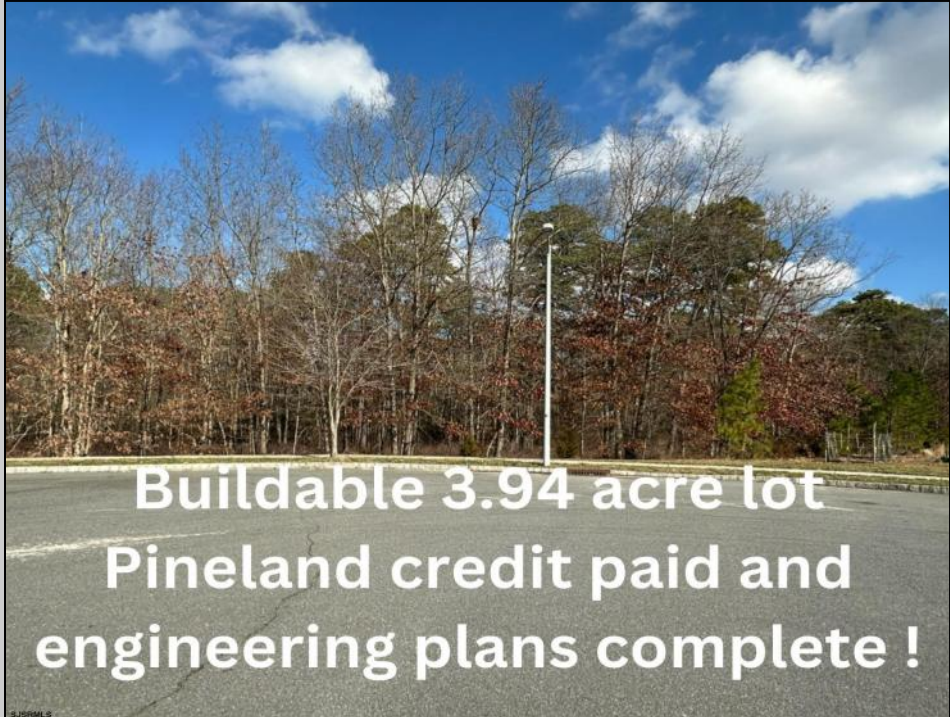

#### COMMENTS

3.9 Acres of beautiful wooded oasis centrally located off of West Jersey Ave in Egg Harbor Twp. Pinelands approved and Pinelands credit PAID! Septic design complete. Gas at street. Property is ready to build your dream home. Curb and sidewalk have been waived.