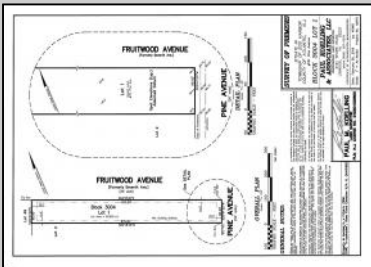

### COMMENTS

Unlock the potential of your dream home on this 1.92-acre gem! Nestled strategically, it combines space with convenience, near shopping, dining, and schools. Just minutes from the Garden State Parkway, AC Expressway, and lively Atlantic City, this land comes with approved septic. Seize the moment – it's your chance to turn dreams into reality. Act fast; at this attractive price, this opportunity won't last. Your dream home awaits – make it yours! \*\*\*This land requires an Alternative Designed Septic System (SeptiTech) which has been approved by the township - approvals in associated docs.