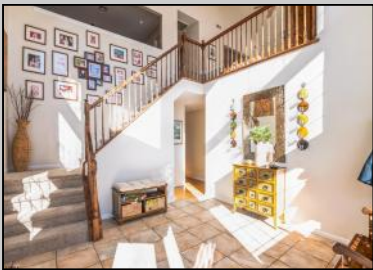

**27 Broadway  
Somers Point, NJ 08244**

**Asking \$945,000.00**

**COMMENTS**

Introducing 27 Broadway, a rare find in an exceptional location! This contemporary home features 4 bedrooms, 2 full and 2 half bathrooms, and offers a generous 3138 square feet of living space. Located across from Kennedy Park, with views of the Great Egg Harbor Bay, it's an ideal choice for a full-time resident or a summer home. The property boasts a gunite pool w/ jacuzzi in a spacious fenced backyard, multiple decks, an outside shower, screened in porch off the primary BR and a finished walk-out basement with a 5th guest bedroom and bathroom. Featuring an upside-down layout, the living room, dining room, family room w/ fireplace, office and kitchen are all on the top floor, maximizing the breathtaking views. With its prime location, ample space, fantastic outdoor amenities, and unique floor plan, this home presents a rare opportunity that won't last long. Don't miss out on the chance to make this exceptional property your own!

**PROPERTY DETAILS**

Exterior	OutsideFeatures	ParkingGarage	OtherRooms
Vinyl	Curbs	One and Half Car	Dining Room
	Deck		Laundry/Utility Room
	Enclosed	Outside	Library/Study
	Shower		Primary BR on 1st floor
	Fenced Yard		Storage Attic
	Outside Shower		
	Patio		
	Pool-In Ground		
	Porch		
	Porch Enclosed		
	Porch Screened		
	Shed		
	Sidewalks		
InteriorFeatures	Basement	Heating	Cooling
Carbon Monoxide Detector	6 Ft. or More Room	Head Gas-Natural	Central
Cathedral Ceiling	Finished		
Kitchen Center Island	Heated		
Skylight(s)	Inside Entrance		
Smoke/Fire Alarm	Outside Entrance		
Storage			